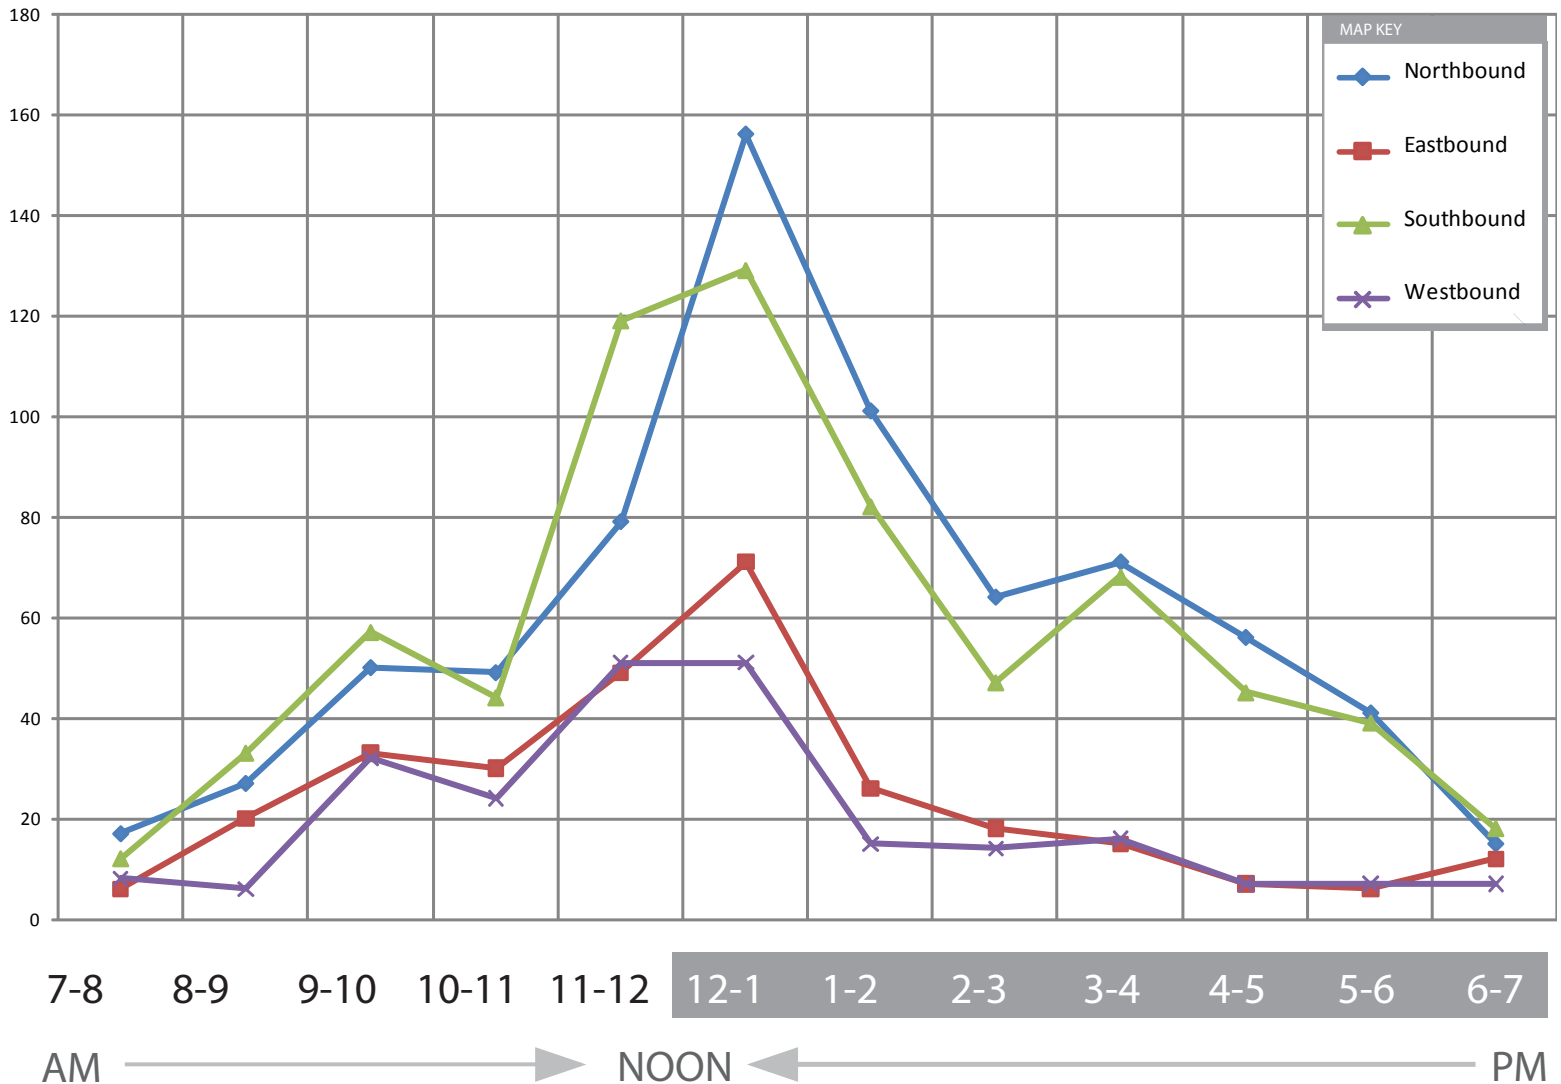

Intersection of Palafox & Romana Streets

Pedestrian Count — November 2008 — 7:00AM through 6:59 PM

	Northbound	Eastbound	Southbound	Westbound	
7:00 a.m. - 8:00 a.m.	17	6	12	8	43
8:00 a.m. - 9:00 a.m.	27	20	33	6	86
9:00 a.m. - 10:00 a.m.	50	33	57	32	172
10:00 a.m. - 11:00 a.m.	49	30	44	24	147
11:00 a.m. - 12:00 p.m.	79	49	119	51	298
12:00 p.m. - 1:00 p.m.	156	71	129	51	407
1:00 p.m. - 2:00 p.m.	101	26	82	15	224
2:00 p.m. - 3:00 p.m.	64	18	47	14	143
3:00 p.m. - 4:00 p.m.	71	15	68	16	170
4:00 p.m. - 5:00 p.m.	56	7	45	7	115
5:00 p.m. - 6:00 p.m.	41	6	39	7	93
6:00 p.m. - 7:00 p.m.	15	12	18	7	52

Total 1950