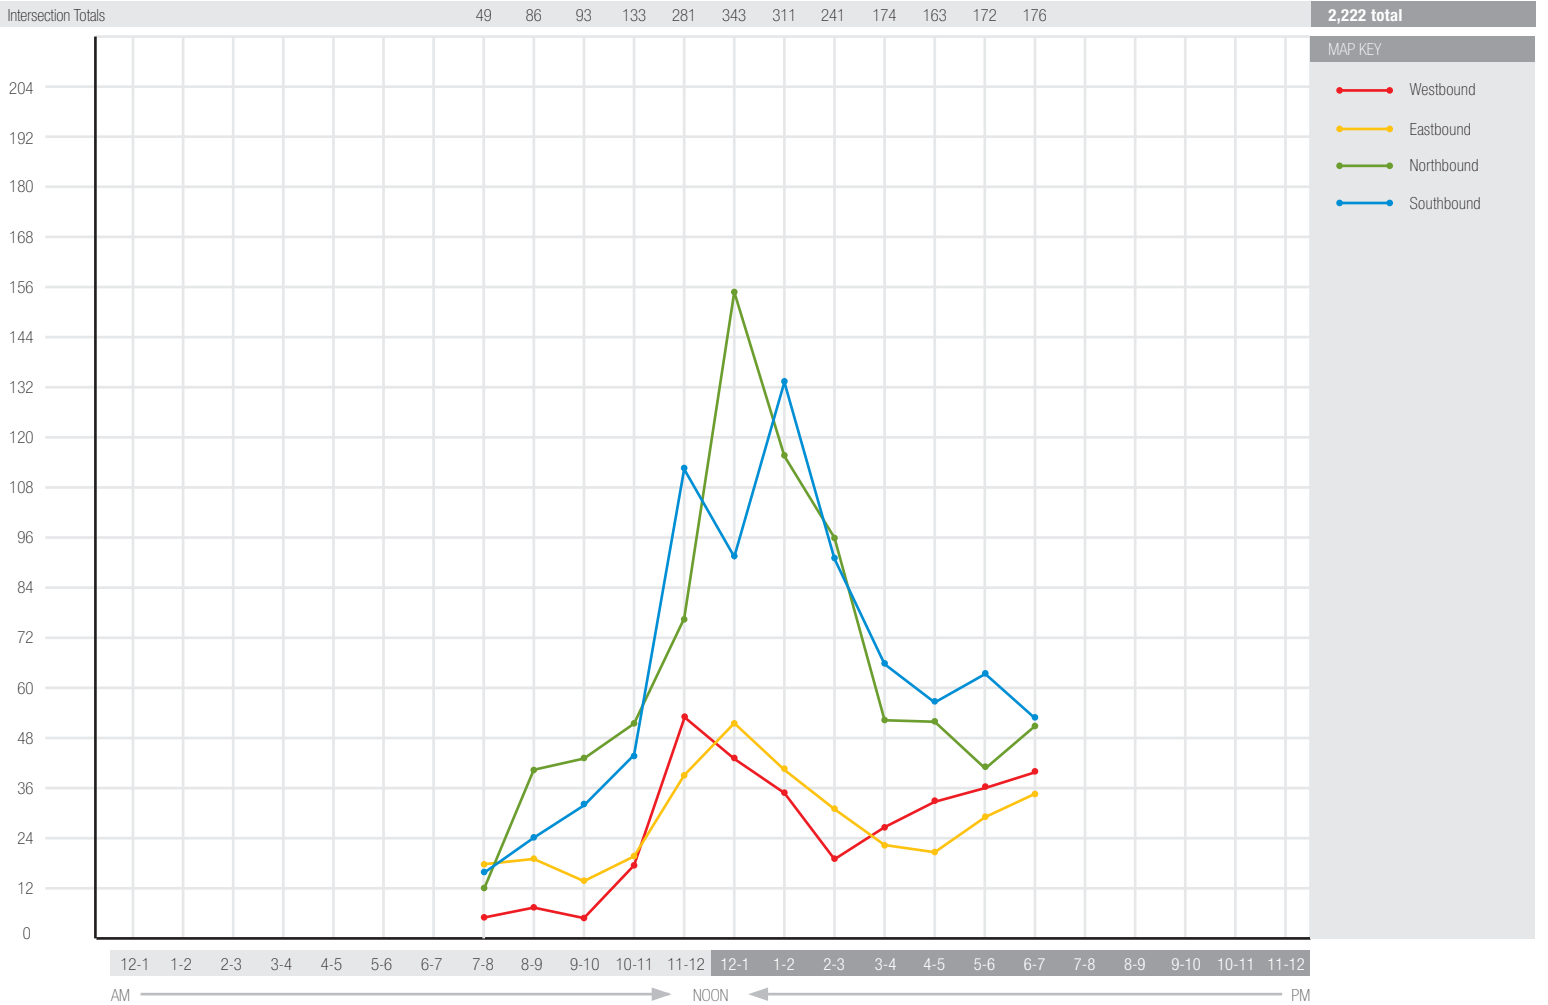

Intersection of Palafox & Romana Streets (Pedestrian Count) — November 2007 — 7:00AM through 6:59 PM

Time	APPROACH				Intersection Total
	Westbound	Eastbound	Northbound	Southbound	
12:00 - 12:59					
1:00 - 1:59					
2:00 - 2:59					
3:00 - 3:59					
4:00 - 4:59					
5:00 - 5:59					
6:00 - 6:59					
7:00 - 7:59	4	15	12	18	49
8:00 - 8:59	7	17	38	24	86
9:00 - 9:59	3	13	43	34	93
10:00 - 10:59	18	18	52	45	133
11:00 - 11:59	51	39	76	115	281
12:00 - 12:59	43	52	155	93	343
1:00 - 1:59	35	41	102	133	311
2:00 - 2:59	21	32	96	92	241
3:00 - 3:59	29	23	55	67	174
4:00 - 4:59	33	21	53	56	163
5:00 - 5:59	36	30	41	65	172
6:00 - 6:59	38	35	50	53	176
7:00 - 7:59					
8:00 - 8:59					
9:00 - 9:59					
10:00 - 10:59					
11:00 - 11:59					
TOTAL					2,222