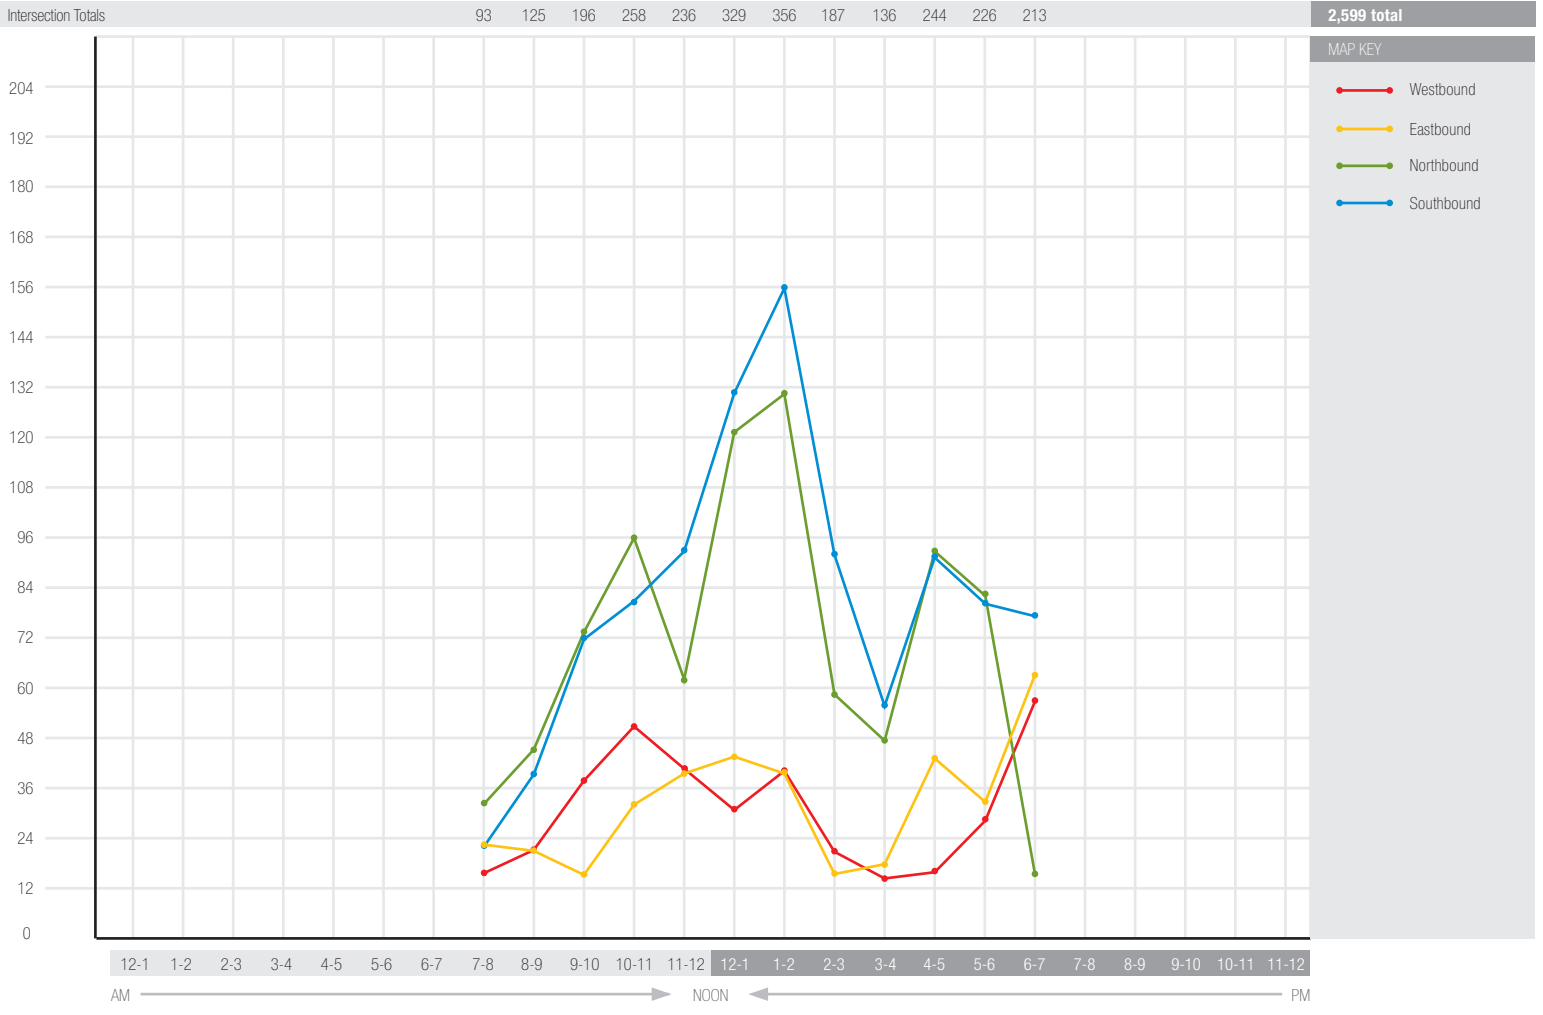

Intersection of Palafox & Romana Streets (Pedestrian Count) — March 2007 — 7:00AM through 6:59 PM

Time	APPROACH				Intersection Total
	Westbound	Eastbound	Northbound	Southbound	
12:00 - 12:59					
1:00 - 1:59					
2:00 - 2:59					
3:00 - 3:59					
4:00 - 4:59					
5:00 - 5:59					
6:00 - 6:59					
7:00 - 7:59	15	23	32	23	93
8:00 - 8:59	21	22	44	38	125
9:00 - 9:59	37	14	73	72	196
10:00 - 10:59	50	32	96	80	258
11:00 - 11:59	41	39	62	94	236
12:00 - 12:59	32	45	121	131	329
1:00 - 1:59	40	39	131	156	356
2:00 - 2:59	22	15	59	91	187
3:00 - 3:59	14	17	48	57	136
4:00 - 4:59	17	44	91	92	244
5:00 - 5:59	29	34	83	80	226
6:00 - 6:59	57	62	16	78	213
7:00 - 7:59					
8:00 - 8:59					
9:00 - 9:59					
10:00 - 10:59					
11:00 - 11:59					
TOTAL					2,599