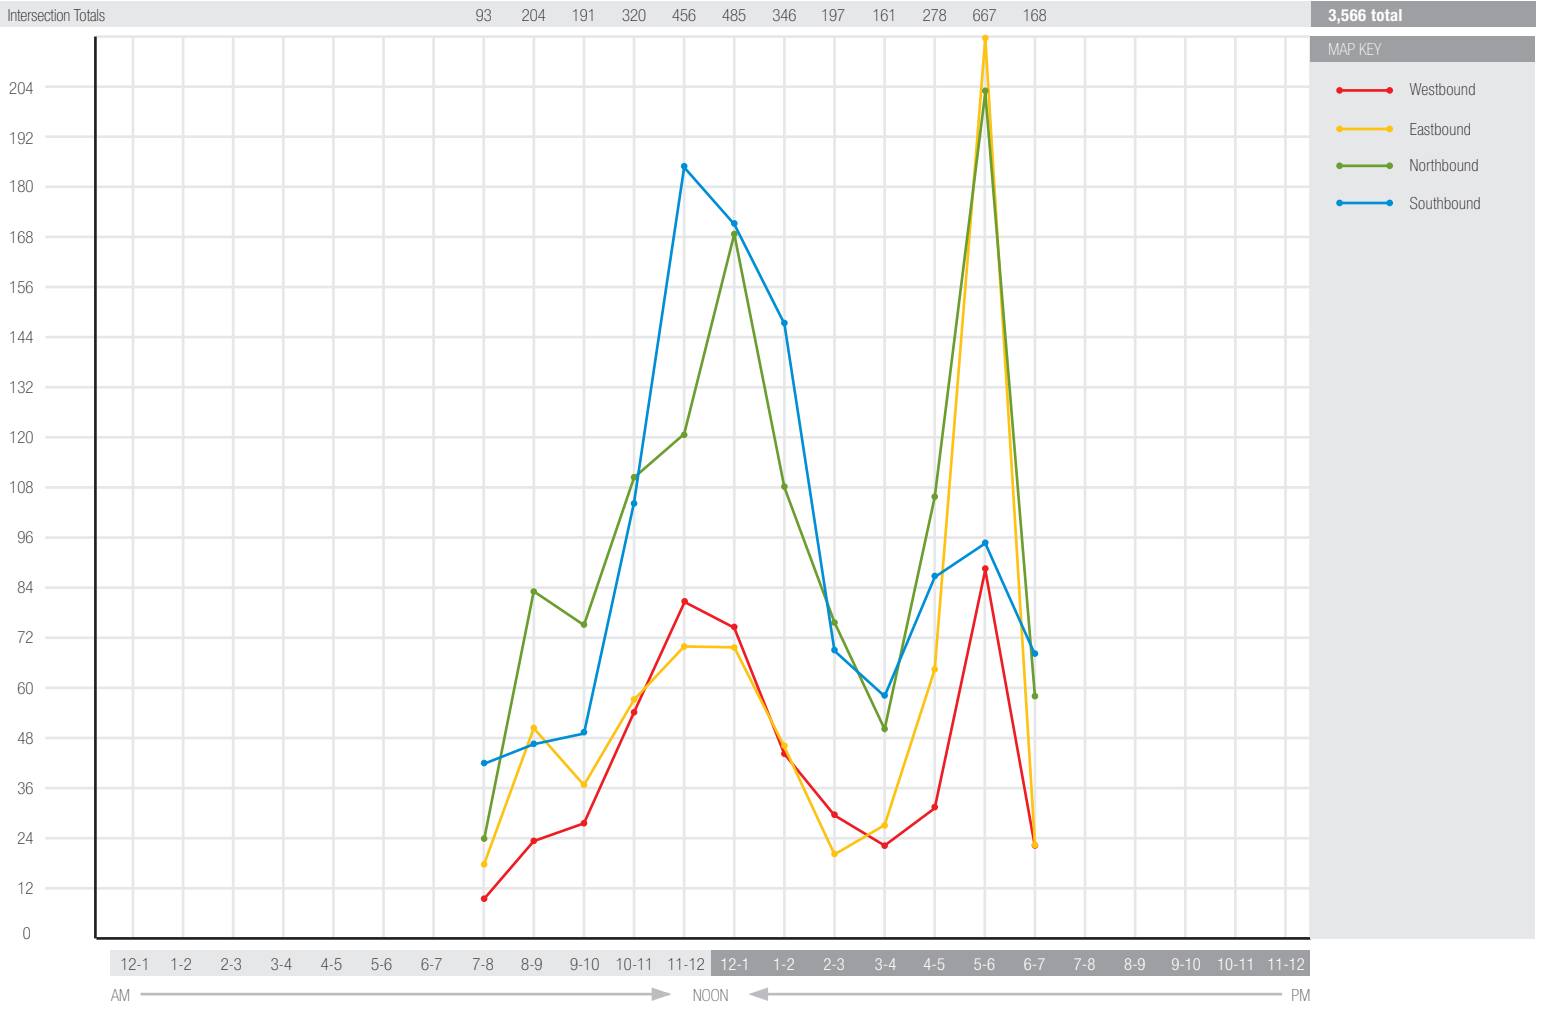

Intersection of Palafox & Romana Streets (Pedestrian Count) — November 2006 — 7:00AM through 6:59 PM

Time	APPROACH				Intersection Total
	Westbound	Eastbound	Northbound	Southbound	
12:00 - 12:59					
1:00 - 1:59					
2:00 - 2:59					
3:00 - 3:59					
4:00 - 4:59					
5:00 - 5:59					
6:00 - 6:59					
7:00 - 7:59	9	19	24	41	93
8:00 - 8:59	23	51	83	47	204
9:00 - 9:59	29	37	76	49	191
10:00 - 10:59	53	57	110	100	320
11:00 - 11:59	80	70	121	185	456
12:00 - 12:59	75	69	169	172	485
1:00 - 1:59	43	46	109	148	346
2:00 - 2:59	30	20	78	69	197
3:00 - 3:59	22	30	51	58	161
4:00 - 4:59	34	66	92	86	278
5:00 - 5:59	88	281	203	95	667
6:00 - 6:59	22	23	57	66	168
7:00 - 7:59					
8:00 - 8:59					
9:00 - 9:59					
10:00 - 10:59					
11:00 - 11:59					
TOTAL					3,566