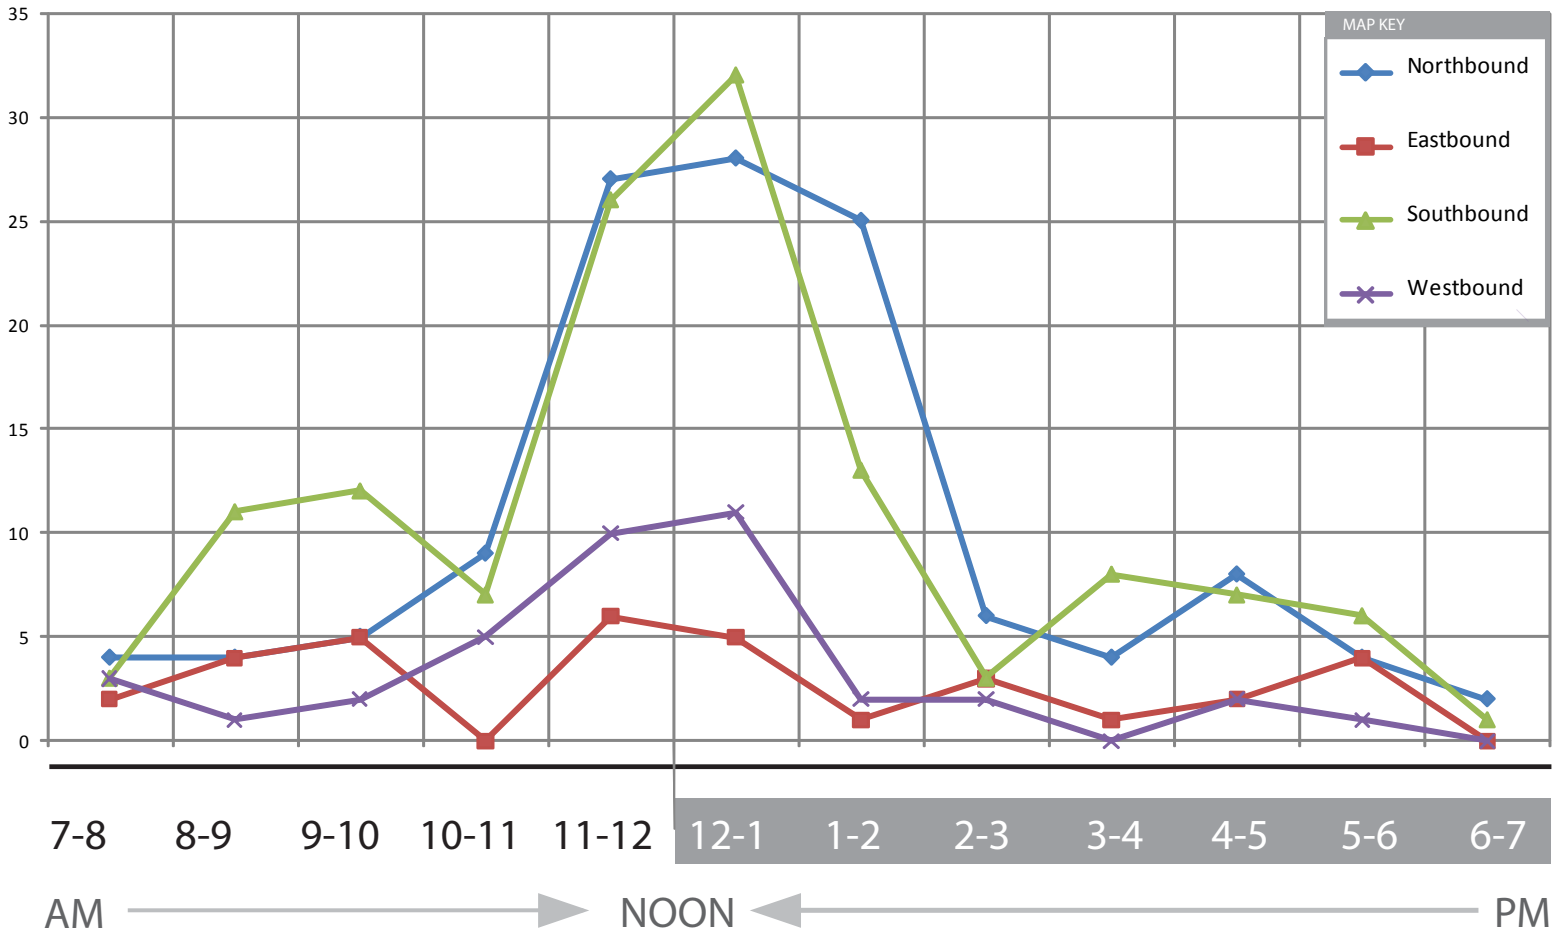

# Intersection of Palafox & Main Streets

Pedestrian Count - November 2008 — 7:00AM through 6:59 PM

	Northbound	Eastbound	Southbound	Westbound	
7:00 a.m. - 8:00 a.m.	4	2	3	3	12
8:00 a.m. - 9:00 a.m.	4	4	11	1	20
9:00 a.m. - 10:00 a.m.	5	5	12	2	24
10:00 a.m. - 11:00 a.m.	9	0	7	5	21
11:00 a.m. - 12:00 p.m.	27	6	26	10	69
12:00 p.m. - 1:00 p.m.	28	5	32	11	76
1:00 p.m. - 2:00 p.m.	25	1	13	2	41
2:00 p.m. - 3:00 p.m.	6	3	3	2	14
3:00 p.m. - 4:00 p.m.	4	1	8	0	13
4:00 p.m. - 5:00 p.m.	8	2	7	2	19
5:00 p.m. - 6:00 p.m.	4	4	6	1	15
6:00 p.m. - 7:00 p.m.	2	0	1	0	3