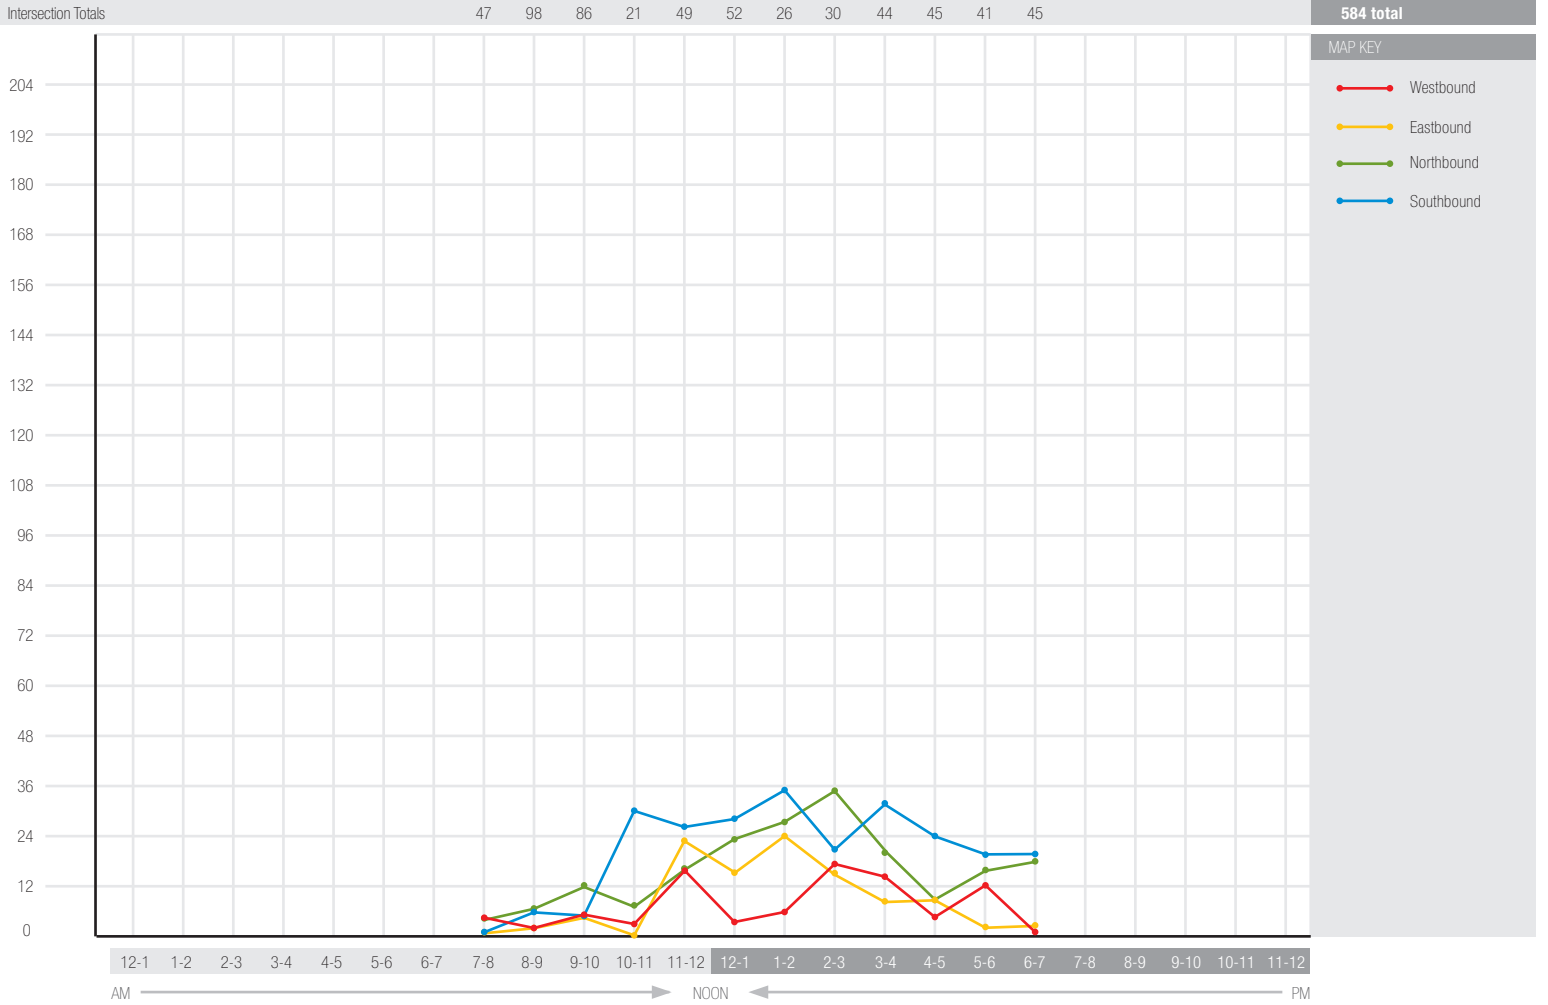

# Intersection of Palafox & Main Streets (Pedestrian Count) — November 2007 — 7:00AM through 6:59 PM

Time	APPROACH				Intersection Total
	Westbound	Eastbound	Northbound	Southbound	
12:00 - 12:59					
1:00 - 1:59					
2:00 - 2:59					
3:00 - 3:59					
4:00 - 4:59					
5:00 - 5:59					
6:00 - 6:59					
7:00 - 7:59	5	1	5	2	13
8:00 - 8:59	2	3	8	7	20
9:00 - 9:59	6	5	12	5	28
10:00 - 10:59	3	0	8	29	40
11:00 - 11:59	15	23	17	26	81
12:00 - 12:59	5	18	23	27	73
1:00 - 1:59	7	24	27	31	89
2:00 - 2:59	16	15	35	22	88
3:00 - 3:59	14	8	22	32	76
4:00 - 4:59	5	9	10	24	48
5:00 - 5:59	12	3	15	20	50
6:00 - 6:59	2	4	18	20	44
7:00 - 7:59					
8:00 - 8:59					
9:00 - 9:59					
10:00 - 10:59					
11:00 - 11:59					
<b>TOTAL</b>					<b>650</b>