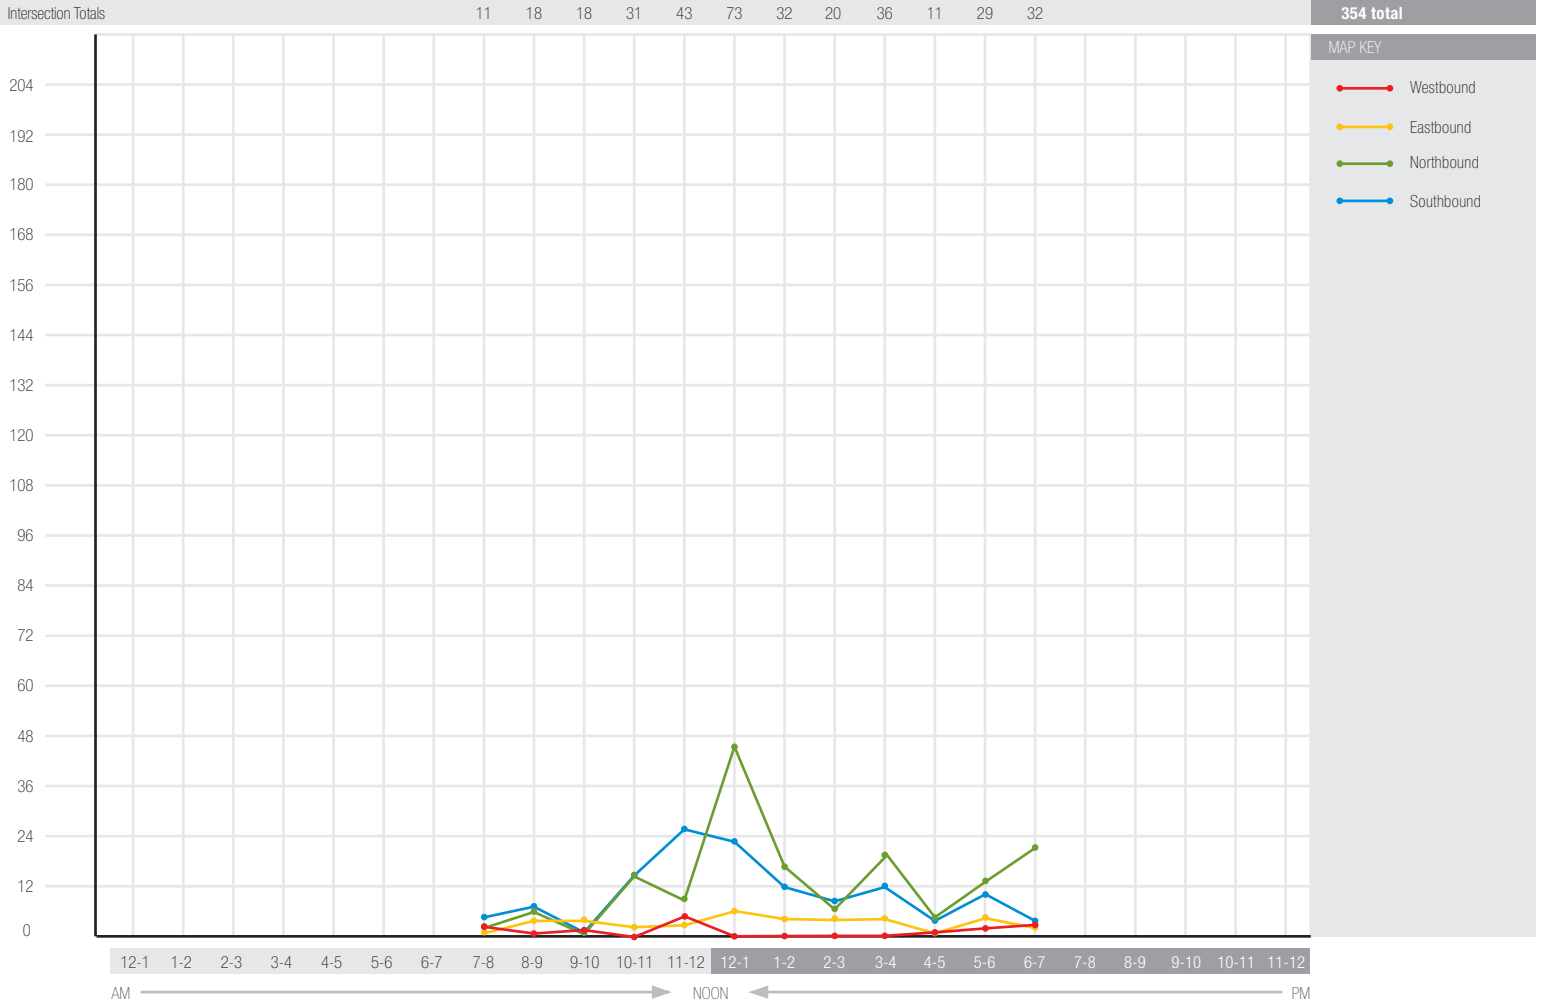

# Intersection of Palafox & Main Streets (Pedestrian Count) — March 2007 — 7:00AM through 6:59 PM

Time	APPROACH				Intersection Total
	Westbound	Eastbound	Northbound	Southbound	
12:00 - 12:59					
1:00 - 1:59					
2:00 - 2:59					
3:00 - 3:59					
4:00 - 4:59					
5:00 - 5:59					
6:00 - 6:59					
7:00 - 7:59	3	0	3	5	11
8:00 - 8:59	1	4	6	7	18
9:00 - 9:59	2	4	1	1	18
10:00 - 10:59	0	2	15	14	31
11:00 - 11:59	5	3	10	25	43
12:00 - 12:59	0	6	44	23	73
1:00 - 1:59	0	4	16	12	32
2:00 - 2:59	0	4	7	9	20
3:00 - 3:59	0	4	20	12	36
4:00 - 4:59	1	1	5	4	11
5:00 - 5:59	2	4	13	10	29
6:00 - 6:59	3	2	22	5	32
7:00 - 7:59					
8:00 - 8:59					
9:00 - 9:59					
10:00 - 10:59					
11:00 - 11:59					
<b>TOTAL</b>					<b>354</b>