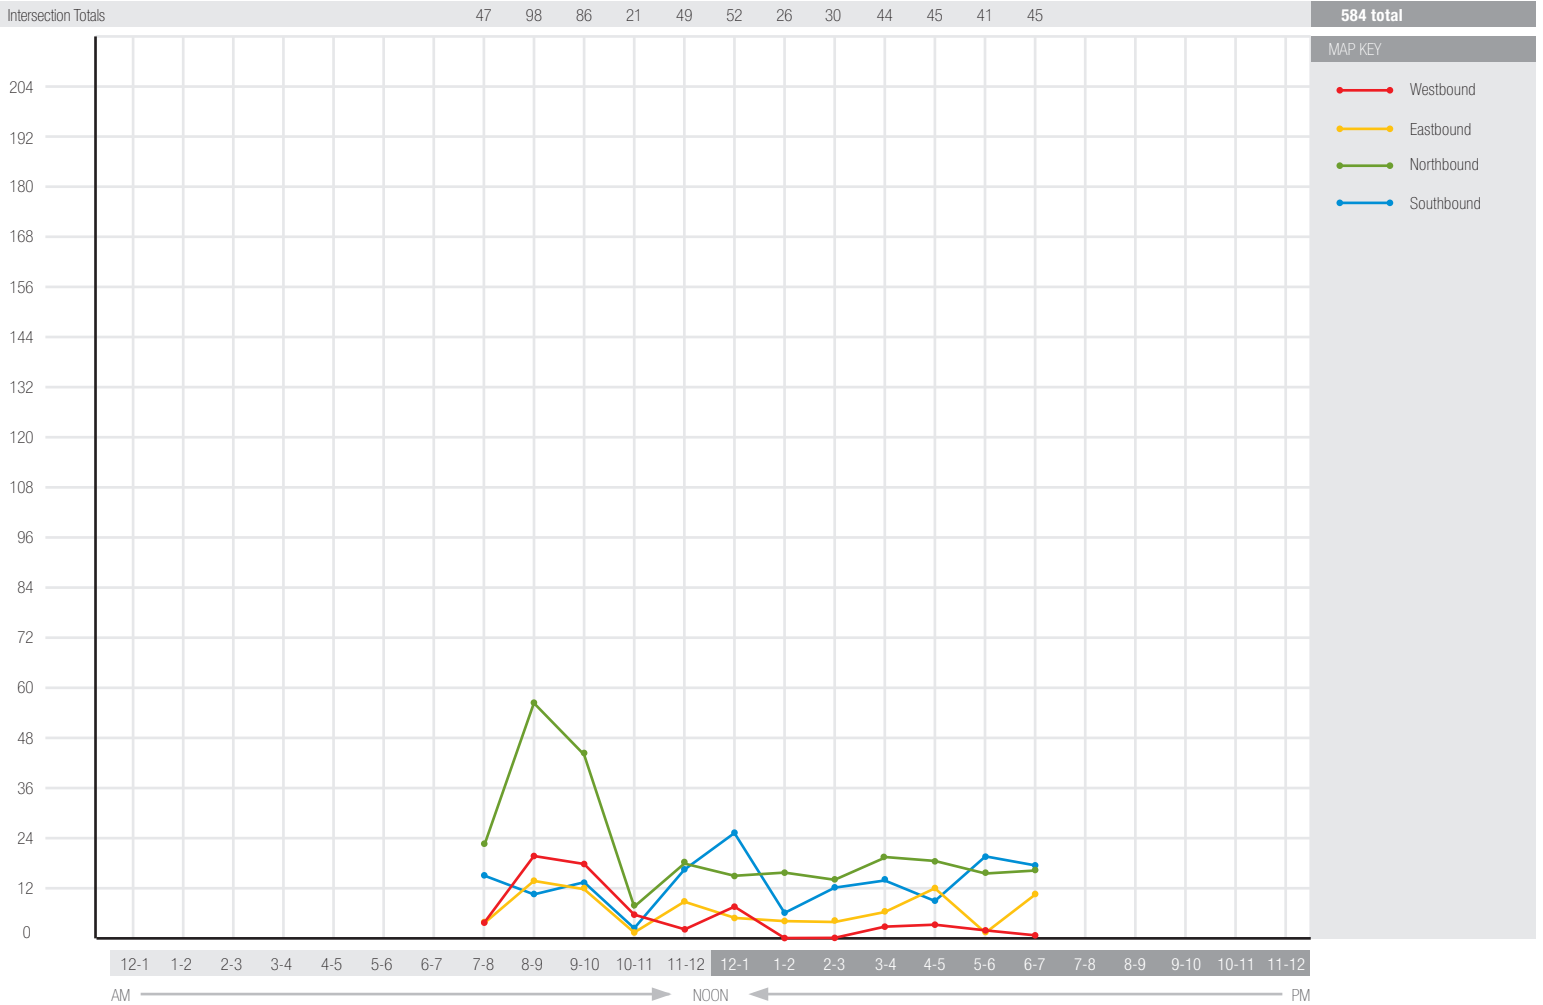

# Intersection of Palafox & Main Streets (Pedestrian Count) — March 2006 — 7:00AM through 6:59 PM

Time	APPROACH				Intersection Total
	Westbound	Eastbound	Northbound	Southbound	
12:00 - 12:59					
1:00 - 1:59					
2:00 - 2:59					
3:00 - 3:59					
4:00 - 4:59					
5:00 - 5:59					
6:00 - 6:59					
7:00 - 7:59	5	5	23	14	47
8:00 - 8:59	20	13	54	11	98
9:00 - 9:59	12	12	45	13	86
10:00 - 10:59	7	2	8	4	21
11:00 - 11:59	3	10	19	17	49
12:00 - 12:59	8	5	14	25	52
1:00 - 1:59	0	4	15	7	26
2:00 - 2:59	1	4	13	12	30
3:00 - 3:59	4	7	19	14	44
4:00 - 4:59	5	12	18	10	45
5:00 - 5:59	3	2	15	21	41
6:00 - 6:59	0	11	16	18	45
7:00 - 7:59					
8:00 - 8:59					
9:00 - 9:59					
10:00 - 10:59					
11:00 - 11:59					
<b>TOTAL</b>					<b>584</b>