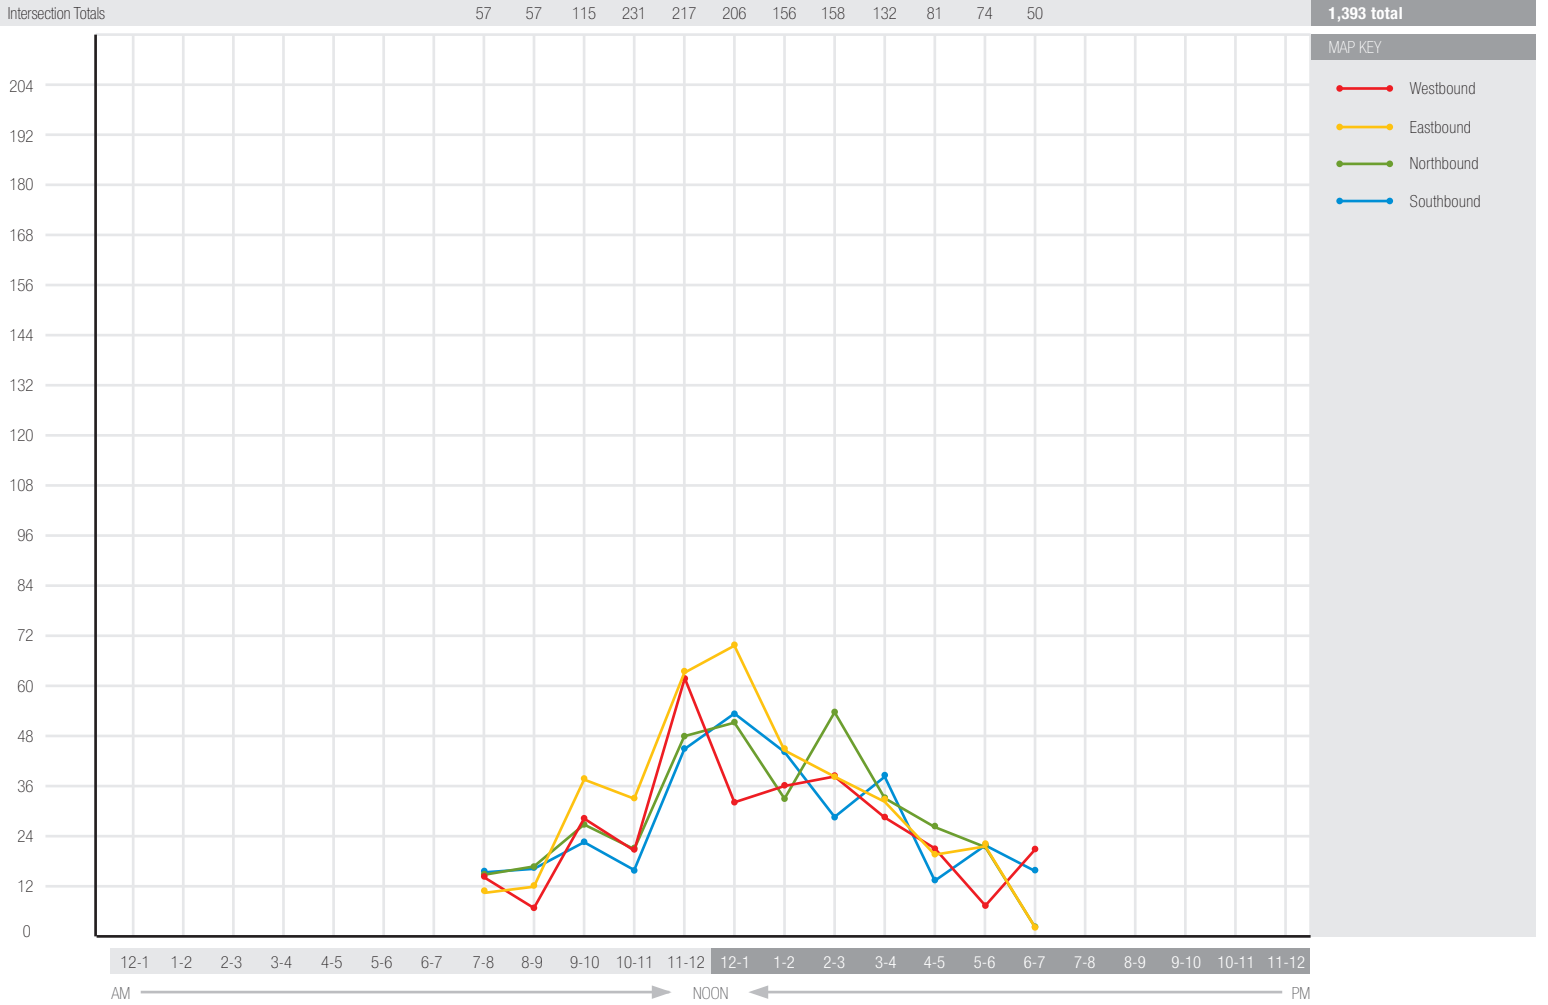

Intersection of Palafox & Garden Streets (Pedestrian Count) — March 2007 — 7:00AM through 6:59 PM

Time	APPROACH				Intersection Total
	Westbound	Eastbound	Northbound	Southbound	
12:00 - 12:59					
1:00 - 1:59					
2:00 - 2:59					
3:00 - 3:59					
4:00 - 4:59					
5:00 - 5:59					
6:00 - 6:59					
7:00 - 7:59	16	11	14	16	57
8:00 - 8:59	8	12	19	18	57
9:00 - 9:59	29	37	26	23	115
10:00 - 10:59	22	34	19	15	231
11:00 - 11:59	61	64	48	44	217
12:00 - 12:59	31	70	52	53	206
1:00 - 1:59	36	46	31	43	156
2:00 - 2:59	38	39	52	29	158
3:00 - 3:59	30	31	33	38	132
4:00 - 4:59	22	19	27	13	81
5:00 - 5:59	8	22	22	22	74
6:00 - 6:59	22	4	6	18	50
7:00 - 7:59					
8:00 - 8:59					
9:00 - 9:59					
10:00 - 10:59					
11:00 - 11:59					
TOTAL					1,393