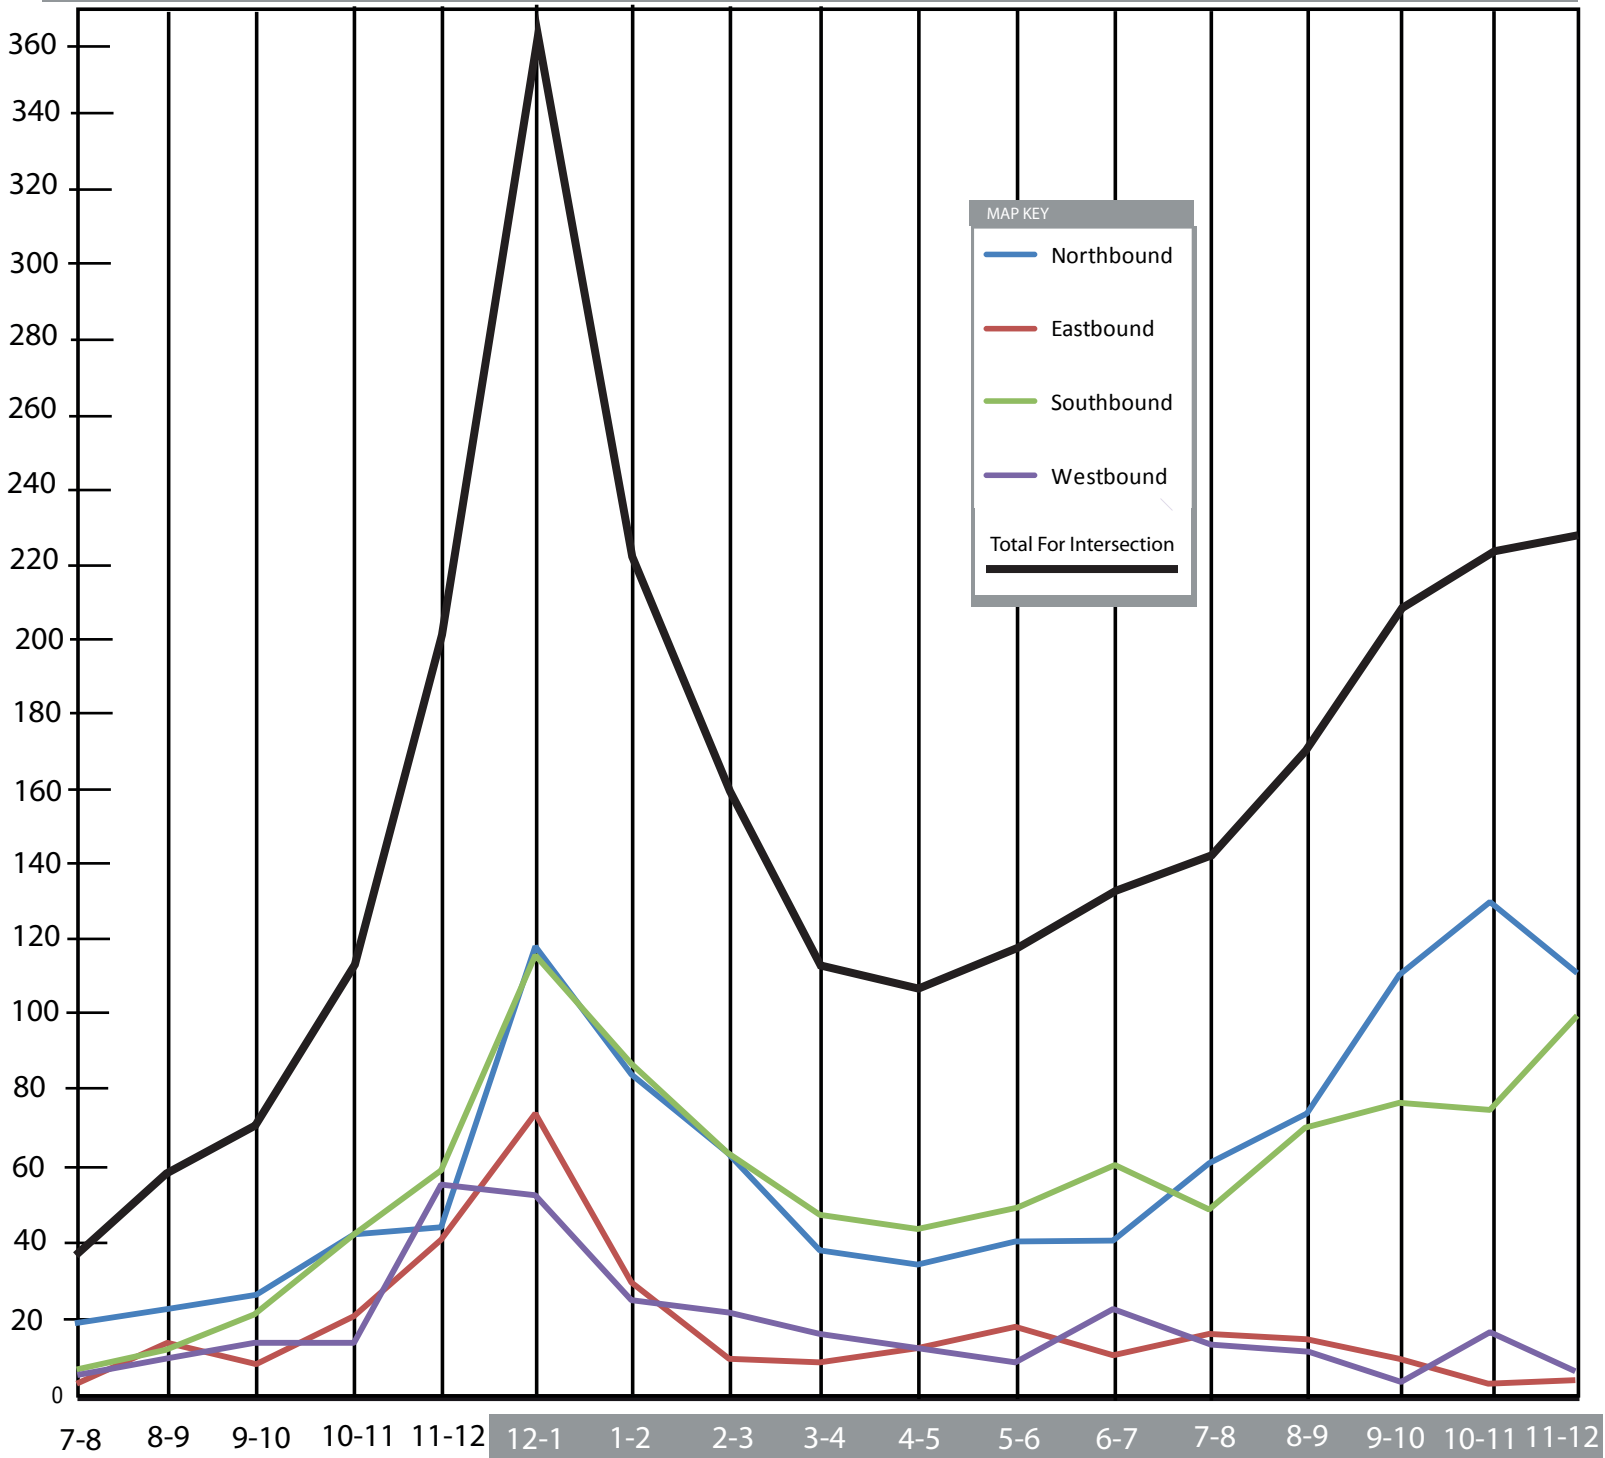

Intersection of Palafox & Romana Streets

Pedestrian Count — November 2010 — 7:00AM through Midnight

| | Northbound | Eastbound | Southbound | Westbound | Total |
|-------------------------|-------------|------------|------------|------------|--------------|
| 7:00 a.m. - 8:00 a.m. | 20 | 4 | 8 | 5 | 37 |
| 8:00 a.m. - 9:00 a.m. | 23 | 14 | 13 | 8 | 58 |
| 9:00 a.m. - 10:00 a.m. | 26 | 8 | 22 | 14 | 70 |
| 10:00 a.m. - 11:00 a.m. | 42 | 21 | 41 | 12 | 116 |
| 11:00 a.m. - 12:00 p.m. | 44 | 41 | 59 | 57 | 201 |
| 12:00 p.m. - 1:00 p.m. | 119 | 74 | 117 | 55 | 365 |
| 1:00 p.m. - 2:00 p.m. | 85 | 27 | 85 | 25 | 222 |
| 2:00 p.m. - 3:00 p.m. | 65 | 11 | 62 | 21 | 159 |
| 3:00 p.m. - 4:00 p.m. | 39 | 10 | 48 | 17 | 114 |
| 4:00 p.m. - 5:00 p.m. | 35 | 14 | 44 | 15 | 108 |
| 5:00 p.m. - 6:00 p.m. | 41 | 19 | 50 | 9 | 119 |
| 6:00 p.m. - 7:00 p.m. | 41 | 10 | 60 | 22 | 133 |
| 7:00 p.m. - 8:00 p.m. | 61 | 17 | 48 | 16 | 142 |
| 8:00 p.m. - 9:00 p.m. | 74 | 15 | 69 | 14 | 172 |
| 9:00 p.m. - 10:00 p.m. | 112 | 13 | 76 | 6 | 207 |
| 10:00 p.m. - 11:00 p.m. | 130 | 3 | 73 | 18 | 224 |
| 11:00 p.m. - 12:00 a.m. | 116 | 5 | 100 | 6 | 227 |
| Total: | 1073 | 306 | 975 | 320 | 2,674 |

Intersection of Palafox & Romana Streets

Pedestrian Count — November 2010 — 7:00AM through Midnight

AM —————> NOON <———— PM