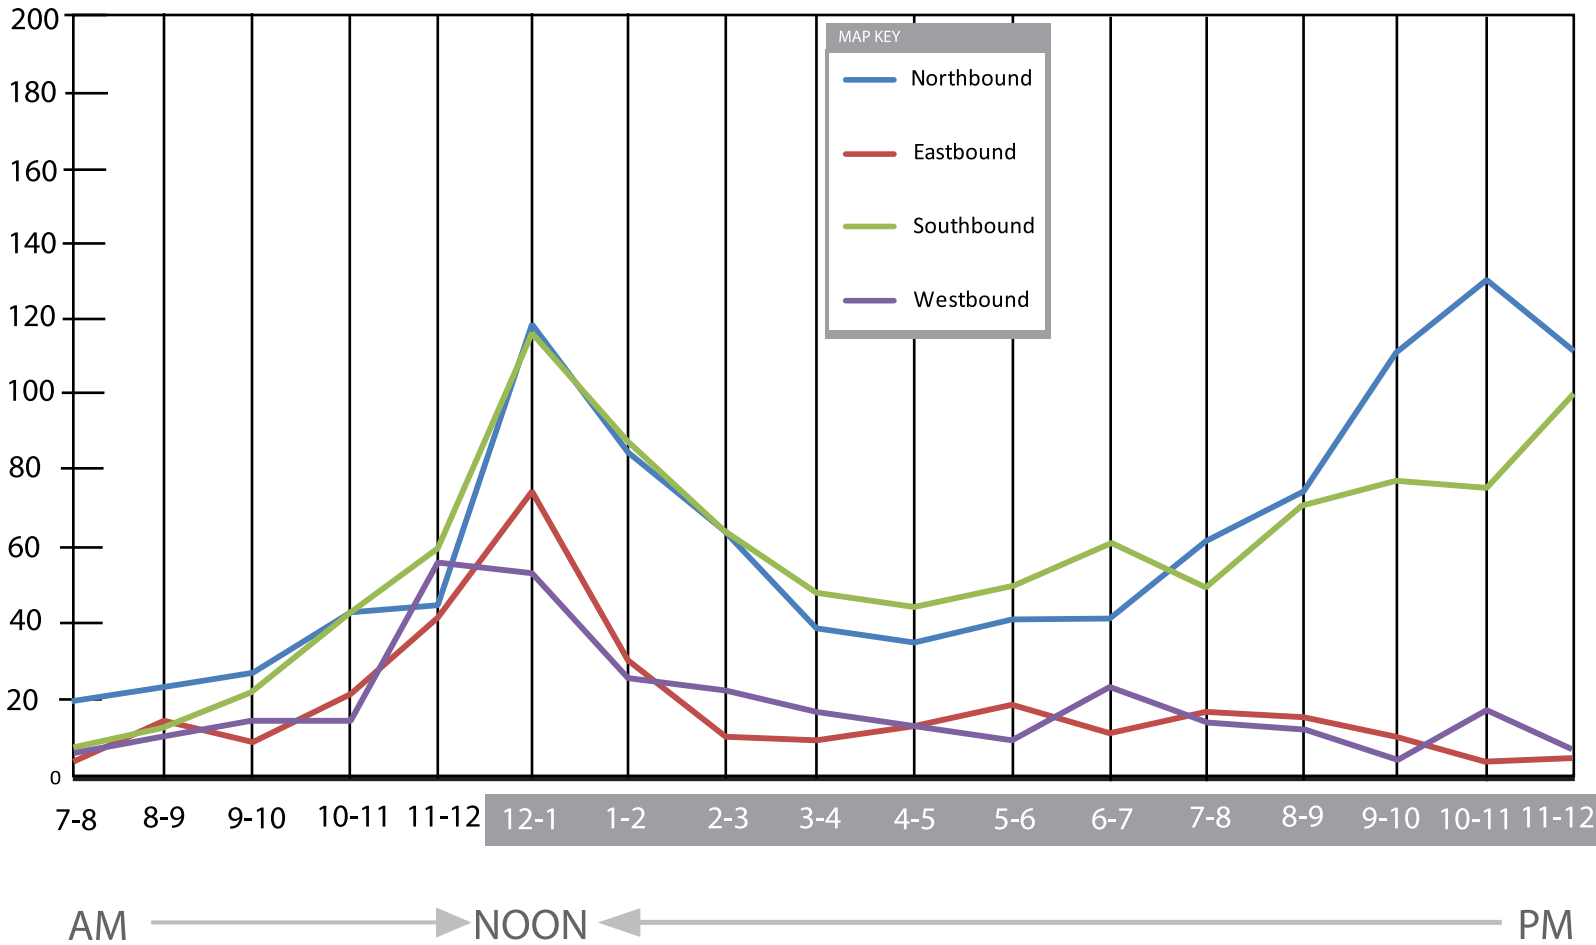

Intersection of Palafox & Romana Streets

Pedestrian Count — November 2010 — 7:00AM through Midnight

| | Northbound | Eastbound | Southbound | Westbound | Total |
|-------------------------|-------------|------------|------------|------------|--------------|
| 7:00 a.m. - 8:00 a.m. | 20 | 4 | 8 | 5 | 37 |
| 8:00 a.m. - 9:00 a.m. | 23 | 14 | 13 | 8 | 58 |
| 9:00 a.m. - 10:00 a.m. | 26 | 8 | 22 | 14 | 70 |
| 10:00 a.m. - 11:00 a.m. | 42 | 21 | 41 | 12 | 116 |
| 11:00 a.m. - 12:00 p.m. | 44 | 41 | 59 | 57 | 201 |
| 12:00 p.m. - 1:00 p.m. | 119 | 74 | 117 | 55 | 365 |
| 1:00 p.m. - 2:00 p.m. | 85 | 27 | 85 | 25 | 222 |
| 2:00 p.m. - 3:00 p.m. | 65 | 11 | 62 | 21 | 159 |
| 3:00 p.m. - 4:00 p.m. | 39 | 10 | 48 | 17 | 114 |
| 4:00 p.m. - 5:00 p.m. | 35 | 14 | 44 | 15 | 108 |
| 5:00 p.m. - 6:00 p.m. | 41 | 19 | 50 | 9 | 119 |
| 6:00 p.m. - 7:00 p.m. | 41 | 10 | 60 | 22 | 133 |
| 7:00 p.m. - 8:00 p.m. | 61 | 17 | 48 | 16 | 142 |
| 8:00 p.m. - 9:00 p.m. | 74 | 15 | 69 | 14 | 172 |
| 9:00 p.m. - 10:00 p.m. | 112 | 13 | 76 | 6 | 207 |
| 10:00 p.m. - 11:00 p.m. | 130 | 3 | 73 | 18 | 224 |
| 11:00 p.m. - 12:00 a.m. | 116 | 5 | 100 | 6 | 227 |
| Total: | 1073 | 306 | 975 | 320 | 2,674 |

Intersection of Palafox & Romana Streets

Pedestrian Count — November 2010 — 7:00AM through Midnight

AM —————> NOON <———— PM