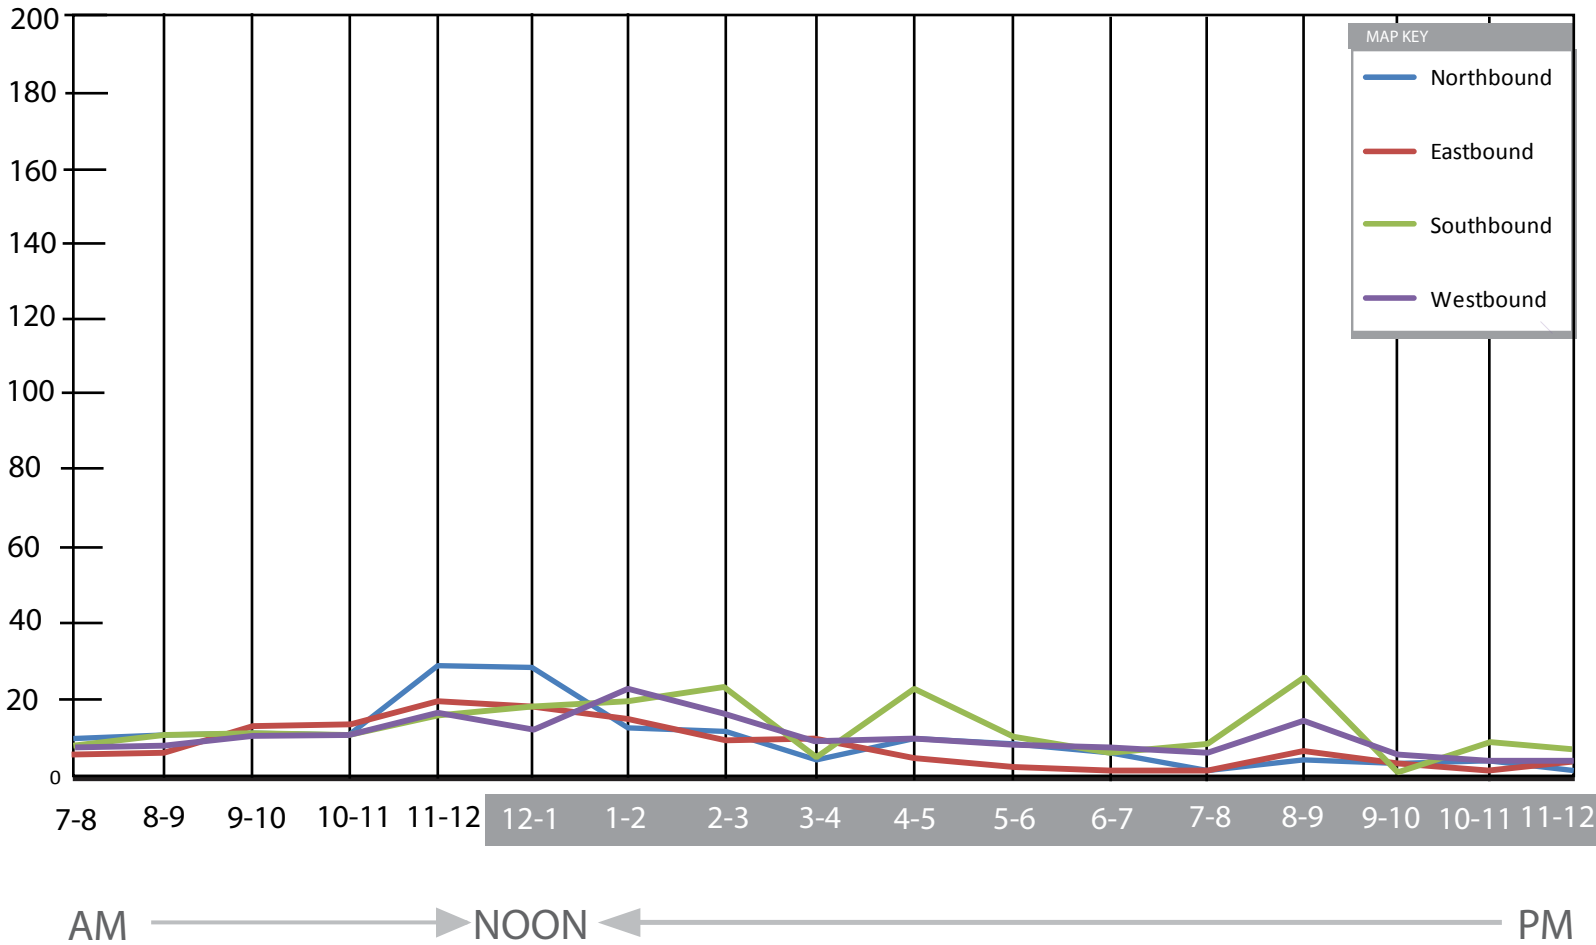

Intersection of Palafox & Garden Streets

Pedestrian Count — November 2010 — 7:00AM through Midnight

	Northbound	Eastbound	Southbound	Westbound	Total
7:00 a.m. - 8:00 a.m.	7	4	5	5	21
8:00 a.m. - 9:00 a.m.	9	4	8	5	26
9:00 a.m. - 10:00 a.m.	11	12	10	8	41
10:00 a.m. - 11:00 a.m.	10	12	11	9	42
11:00 a.m. - 12:00 p.m.	28	20	15	18	81
12:00 p.m. - 1:00 p.m.	26	19	19	12	76
1:00 p.m. - 2:00 p.m.	12	14	20	22	68
2:00 p.m. - 3:00 p.m.	11	9	23	16	58
3:00 p.m. - 4:00 p.m.	4	10	6	7	27
4:00 p.m. - 5:00 p.m.	10	4	22	10	46
5:00 p.m. - 6:00 p.m.	7	2	11	8	28
6:00 p.m. - 7:00 p.m.	5	1	5	8	19
7:00 p.m. - 8:00 p.m.	1	1	9	7	18
8:00 p.m. - 9:00 p.m.	3	4	26	15	48
9:00 p.m. - 10:00 p.m.	2	2	1	5	10
10:00 p.m. - 11:00 p.m.	3	1	12	4	20
11:00 p.m. - 12:00 a.m.	1	2	7	3	13
Total:	150	121	210	161	624

Intersection of Palafox & Garden Streets

Pedestrian Count — November 2010 — 7:00AM through Midnight