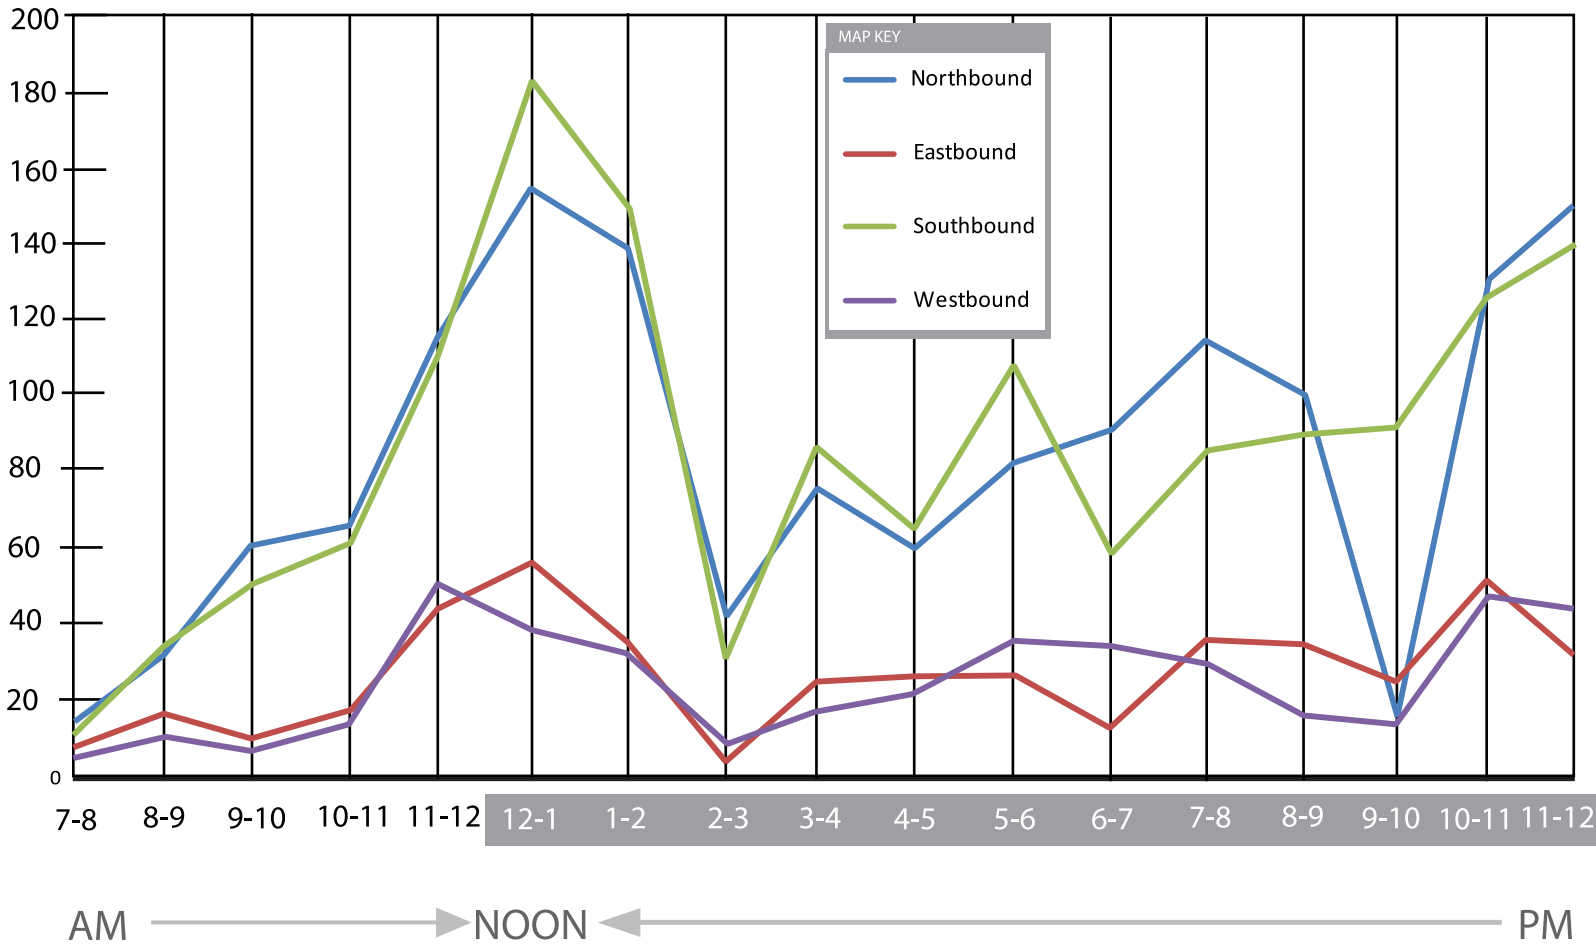

Intersection of Palafox & Romana Streets

Pedestrian Count — November 2009 — 7:00AM through Midnight

	Northbound	Eastbound	Southbound	Westbound
7:00 a.m. - 8:00 a.m.	15	7	13	5
8:00 a.m. - 9:00 a.m.	32	16	33	11
9:00 a.m. - 10:00 a.m.	60	8	49	5
10:00 a.m. - 11:00 a.m.	66	18	60	14
11:00 a.m. - 12:00 p.m.	115	44	111	50
12:00 p.m. - 1:00 p.m.	154	54	184	39
1:00 p.m. - 2:00 p.m.	139	34	147	33
2:00 p.m. - 3:00 p.m.	41	4	35	8
3:00 p.m. - 4:00 p.m.	76	23	85	17
4:00 p.m. - 5:00 p.m.	59	24	63	21
5:00 p.m. - 6:00 p.m.	82	24	107	35
6:00 p.m. - 7:00 p.m.	91	13	57	32
7:00 p.m. - 8:00 p.m.	115	37	85	28
8:00 p.m. - 9:00 p.m.	100	35	90	16
9:00 p.m. - 10:00 p.m.	15	25	92	15
10:00 p.m. - 11:00 p.m.	130	49	124	46
11:00 p.m. - 12:00 a.m.	150	32	140	43
Total:	1,440	447	1,475	418