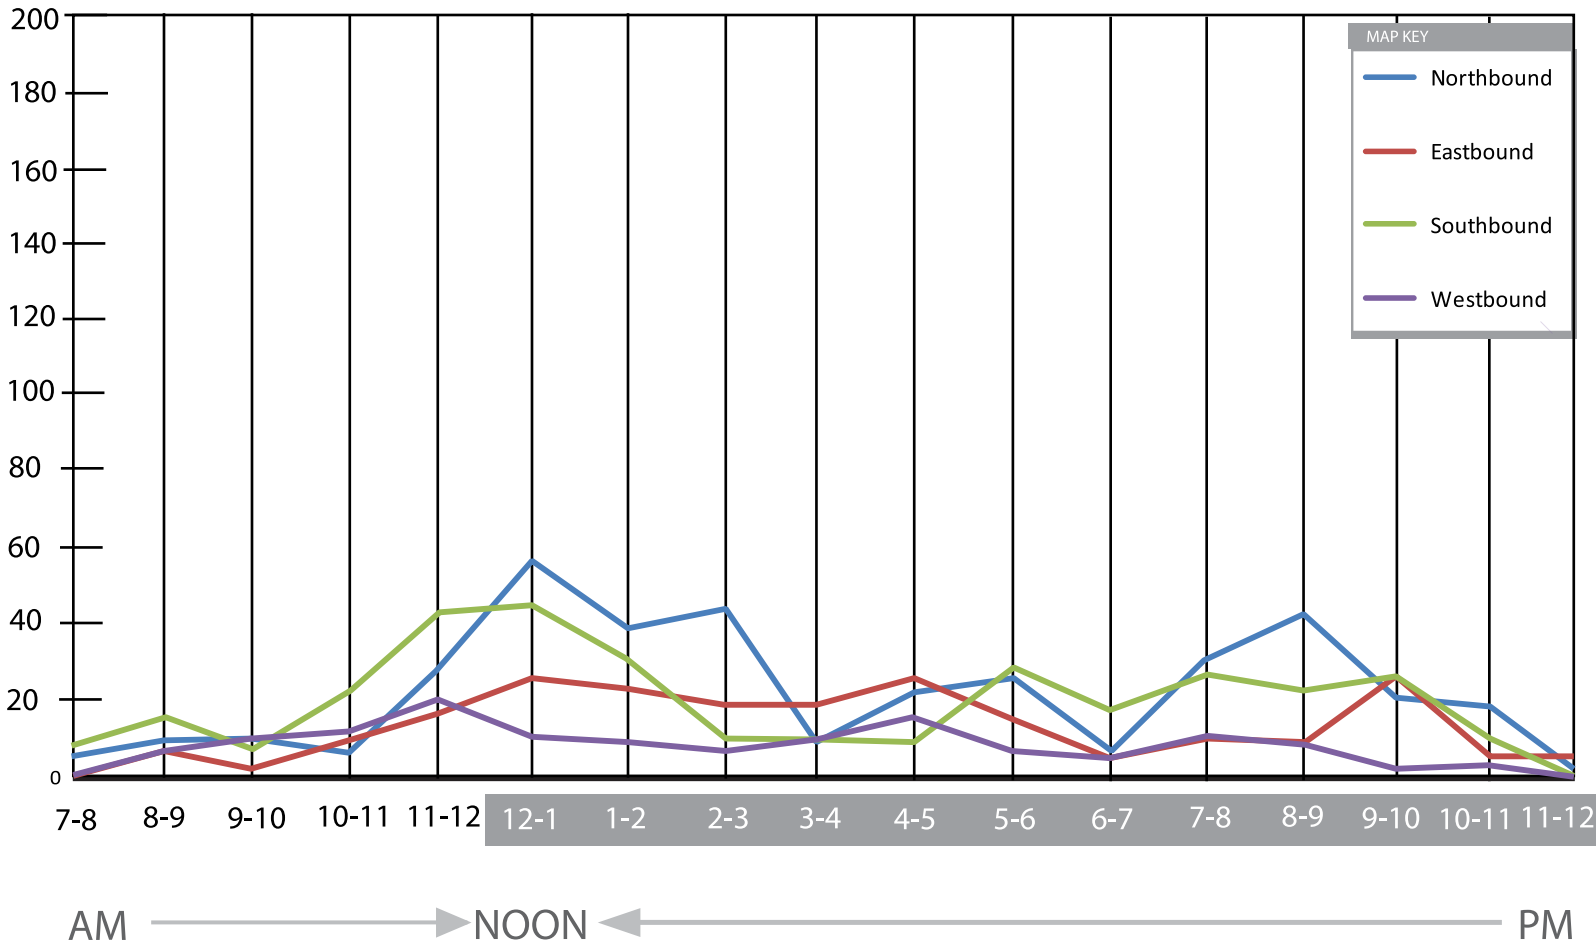

Intersection of Palafox & Main Streets

Pedestrian Count — November 2009 — 7:00AM through Midnight

	Northbound	Eastbound	Southbound	Westbound
7:00 a.m. - 8:00 a.m.	4	1	7	1
8:00 a.m. - 9:00 a.m.	10	5	16	6
9:00 a.m. - 10:00 a.m.	8	2	8	8
10:00 a.m. - 11:00 a.m.	5	10	22	11
11:00 a.m. - 12:00 p.m.	28	17	42	19
12:00 p.m. - 1:00 p.m.	55	25	44	10
1:00 p.m. - 2:00 p.m.	38	22	30	8
2:00 p.m. - 3:00 p.m.	43	19	12	6
3:00 p.m. - 4:00 p.m.	13	19	12	10
4:00 p.m. - 5:00 p.m.	22	26	9	17
5:00 p.m. - 6:00 p.m.	25	16	27	5
6:00 p.m. - 7:00 p.m.	8	6	17	5
7:00 p.m. - 8:00 p.m.	31	10	26	10
8:00 p.m. - 9:00 p.m.	41	9	22	9
9:00 p.m. - 10:00 p.m.	20	26	25	1
10:00 p.m. - 11:00 p.m.	18	5	11	3
11:00 p.m. - 12:00 a.m.	2	5	1	0
Total:	371	223	331	129